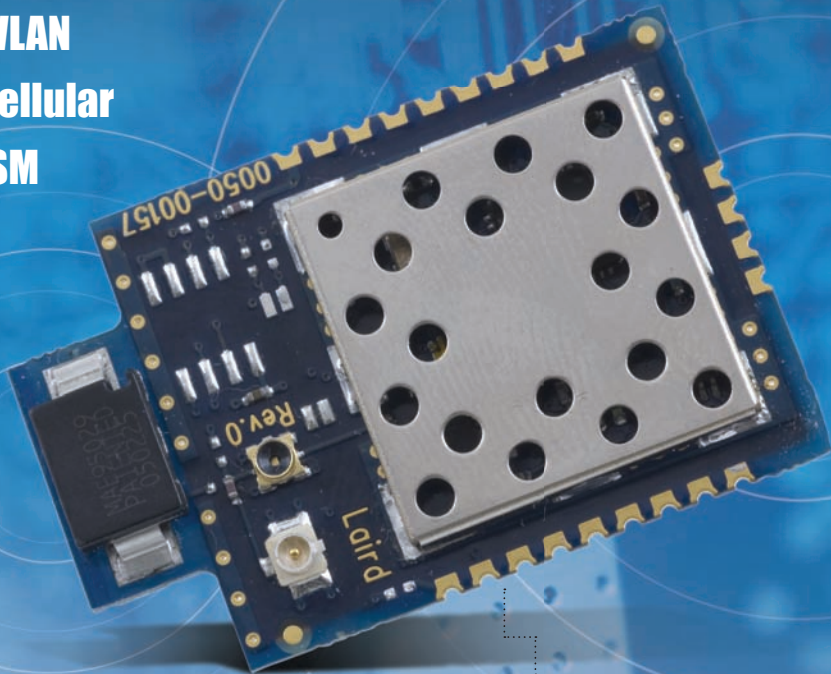

# The Newest Wireless Solutions

ZigBee®

RFID

Bluetooth™

GPS

WLAN

Cellular

ISM

**Laird**  
TECHNOLOGIES

LT2510 FlexRF® 2.4 GHz  
Wireless Module  
[www.mouser.com/lairdwireless](http://www.mouser.com/lairdwireless)

## New Products from:

**wi2wi**  
Wireless 2 Wireless

W2CBWG01 Multi-Radio  
[www.mouser.com/wi2wi/a](http://www.mouser.com/wi2wi/a)

**freescale**  
semiconductor

MC13224V ZigBee™ Platform-  
in-Package  
[www.mouser.com/freescale\\_](http://www.mouser.com/freescale_mc13224v/)  
[mc13224v/](http://www.mouser.com/freescale_mc13224v/)