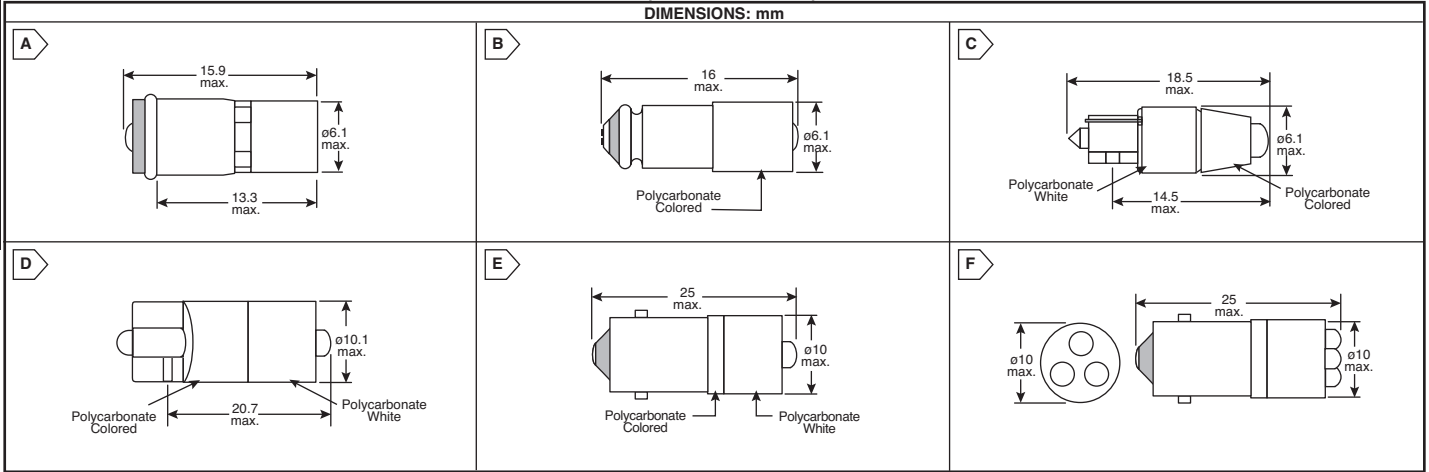

CHICAGO MINIATURE Incandescent Replacements

RoHS Compliant This product is RoHS compliant.

Illumination

Chicago Miniature

INCANDESCENT REPLACEMENTS

Features:

- Extremely High Brightness with Low Current Draw
- Shock and Vibration Proof
- Low Heat Generation
- Five Standard Colors

Specification:

- Long Life: 100K Hours vs. 10K Hours
- Storage Temperature: -25°C to +80°C
- Ambient Temperature: -20°C to +60°C

For quantities of 1000 or more, call for quote.